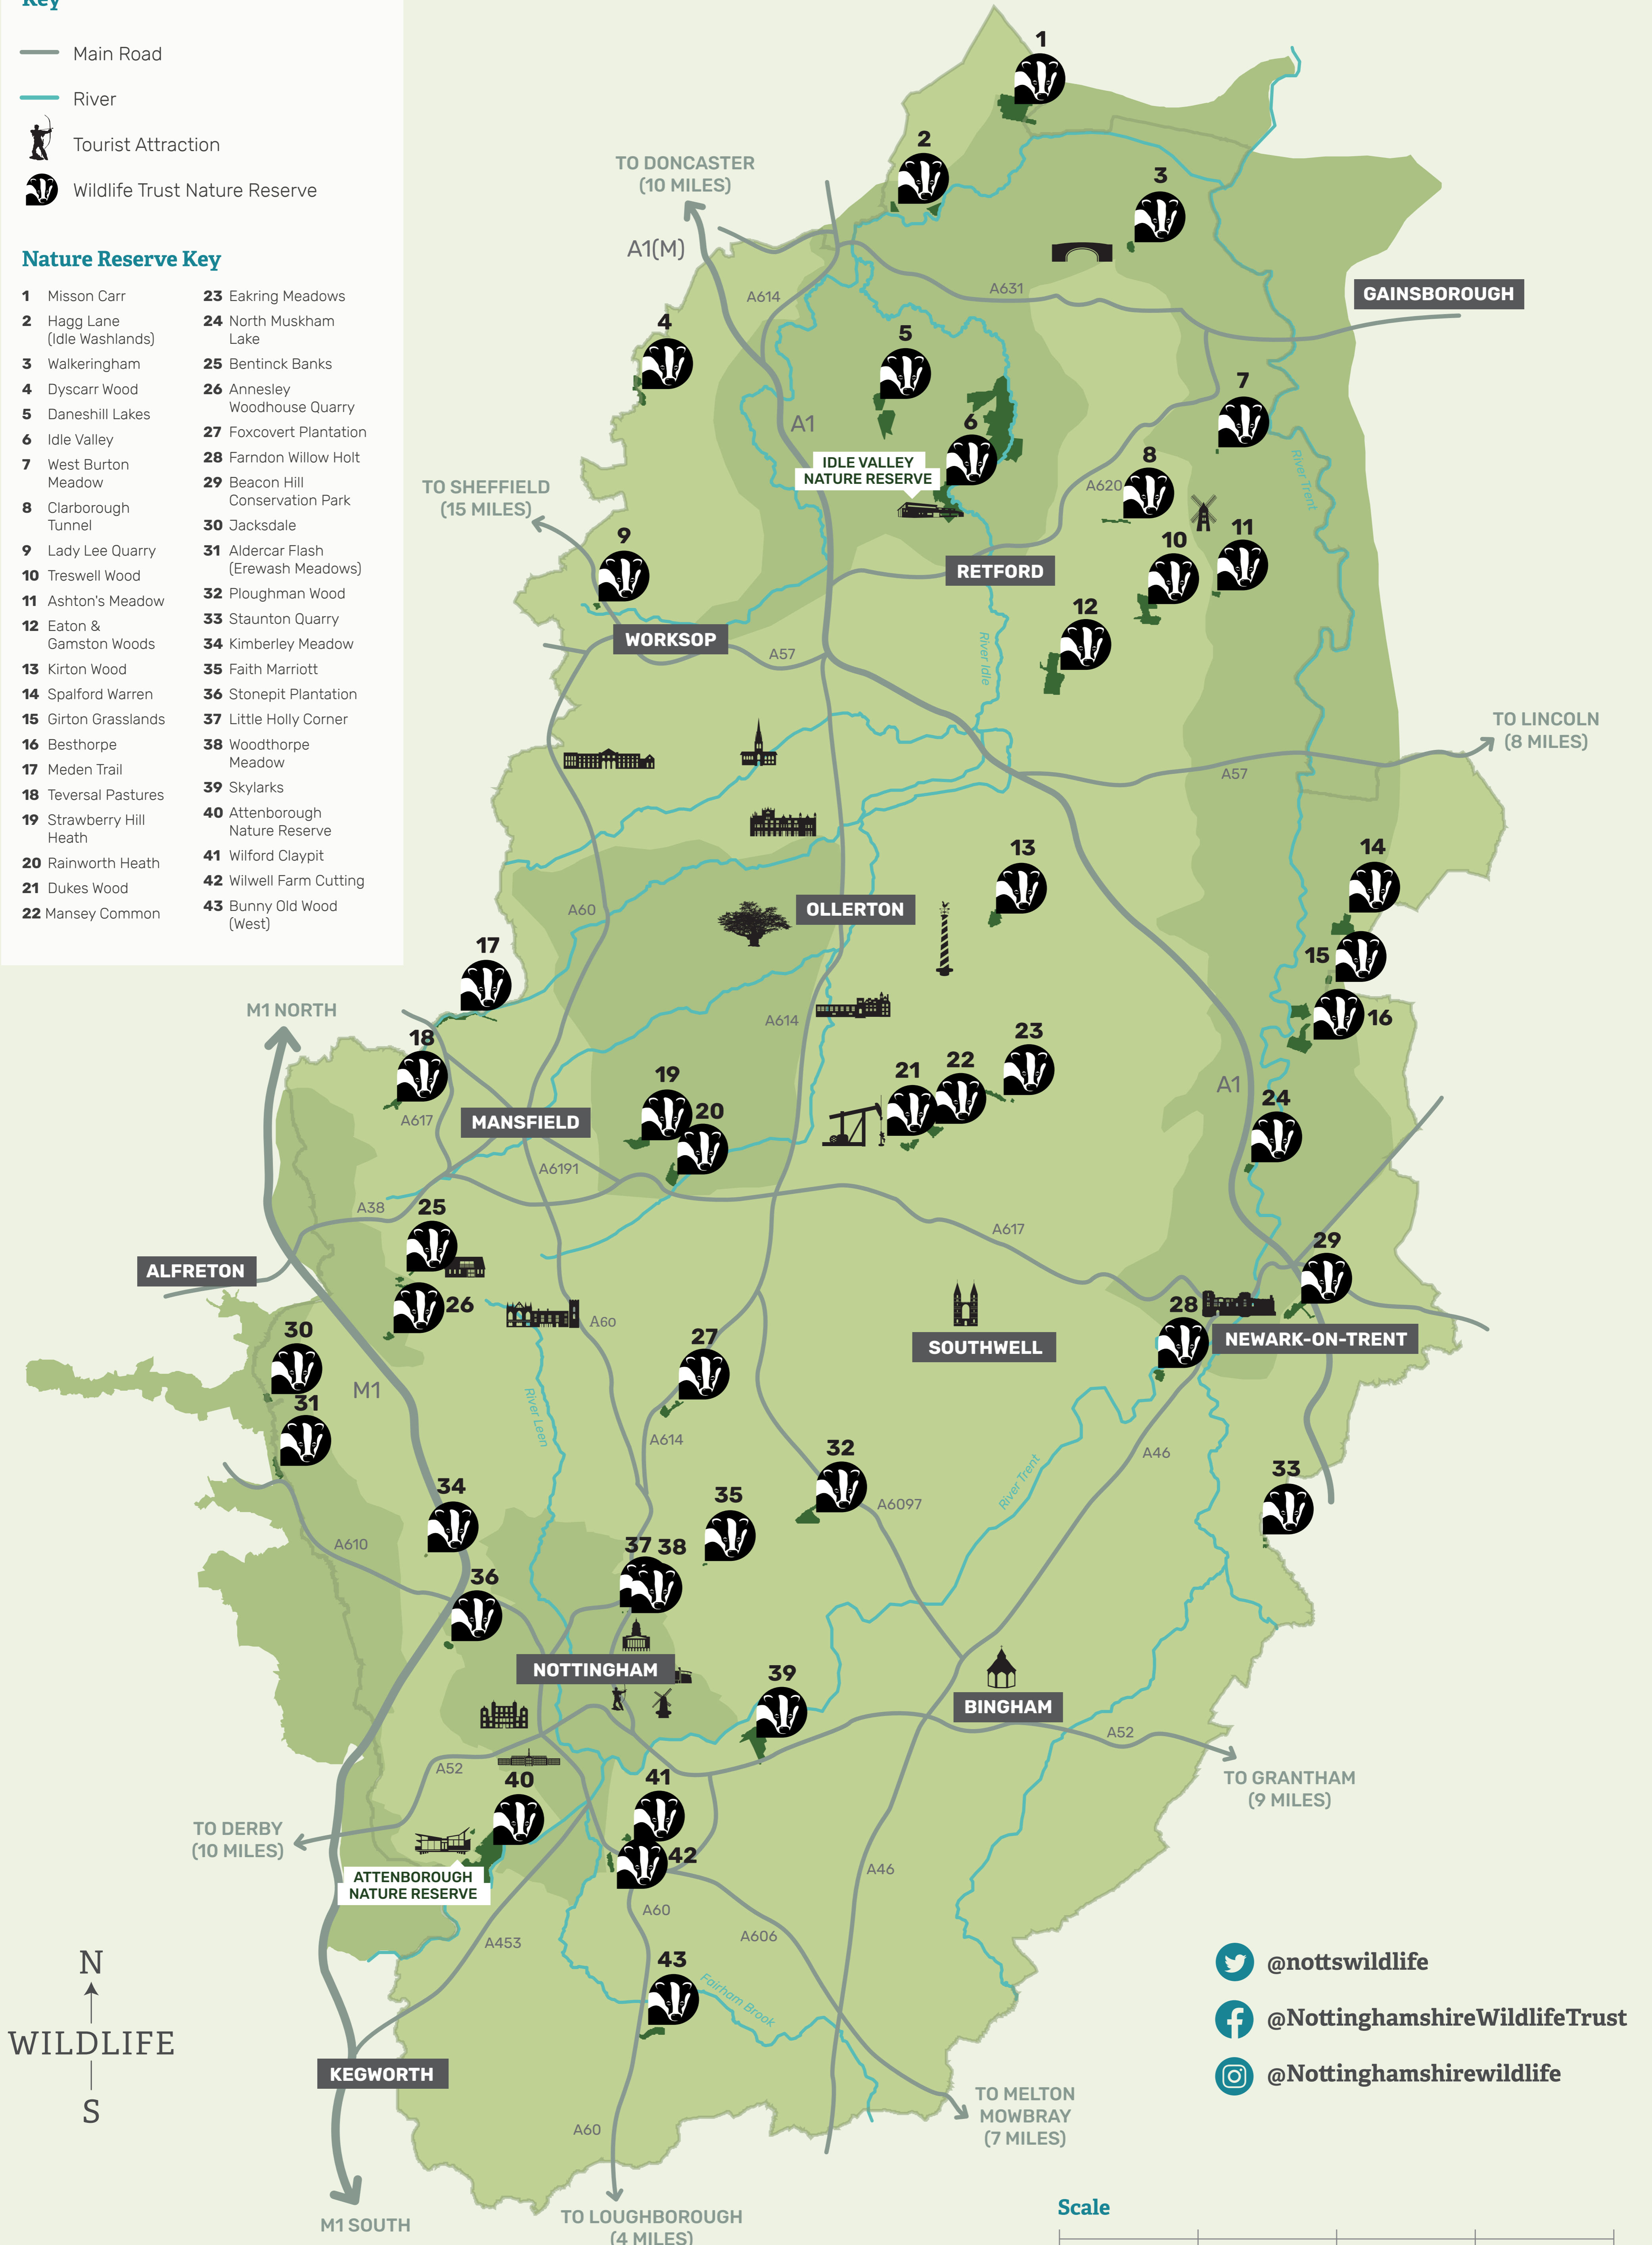

Key

-  Main Road
-  River
-  Tourist Attraction
-  Wildlife Trust Nature Reserve

Nature Reserve Key

- | | |
|------------------------------|-------------------------------------|
| 1 Misson Carr | 23 Eakring Meadows |
| 2 Hagg Lane (Idle Washlands) | 24 North Muskham Lake |
| 3 Walkeringham | 25 Bentinck Banks |
| 4 Dyscarr Wood | 26 Annesley Woodhouse Quarry |
| 5 Daneshill Lakes | 27 Foxcovert Plantation |
| 6 Idle Valley | 28 Farndon Willow Holt |
| 7 West Burton Meadow | 29 Beacon Hill Conservation Park |
| 8 Clarbrough Tunnel | 30 Jacksdale |
| 9 Lady Lee Quarry | 31 Aldercar Flash (Erewash Meadows) |
| 10 Treswell Wood | 32 Ploughman Wood |
| 11 Ashton's Meadow | 33 Staunton Quarry |
| 12 Eaton & Gamston Woods | 34 Kimberley Meadow |
| 13 Kirton Wood | 35 Faith Marriott |
| 14 Spalford Warren | 36 Stonepit Plantation |
| 15 Girton Grasslands | 37 Little Holly Corner |
| 16 Besthorpe | 38 Woodthorpe Meadow |
| 17 Meden Trail | 39 Skylarks |
| 18 Teversal Pastures | 40 Attenborough Nature Reserve |
| 19 Strawberry Hill Heath | 41 Wilford Claypit |
| 20 Rainworth Heath | 42 Wilwell Farm Cutting |
| 21 Dukes Wood | 43 Bunny Old Wood (West) |
| 22 Mansey Common | |

-  @nottswildlife
-  @NottinghamshireWildlifeTrust
-  @Nottinghamshirewildlife